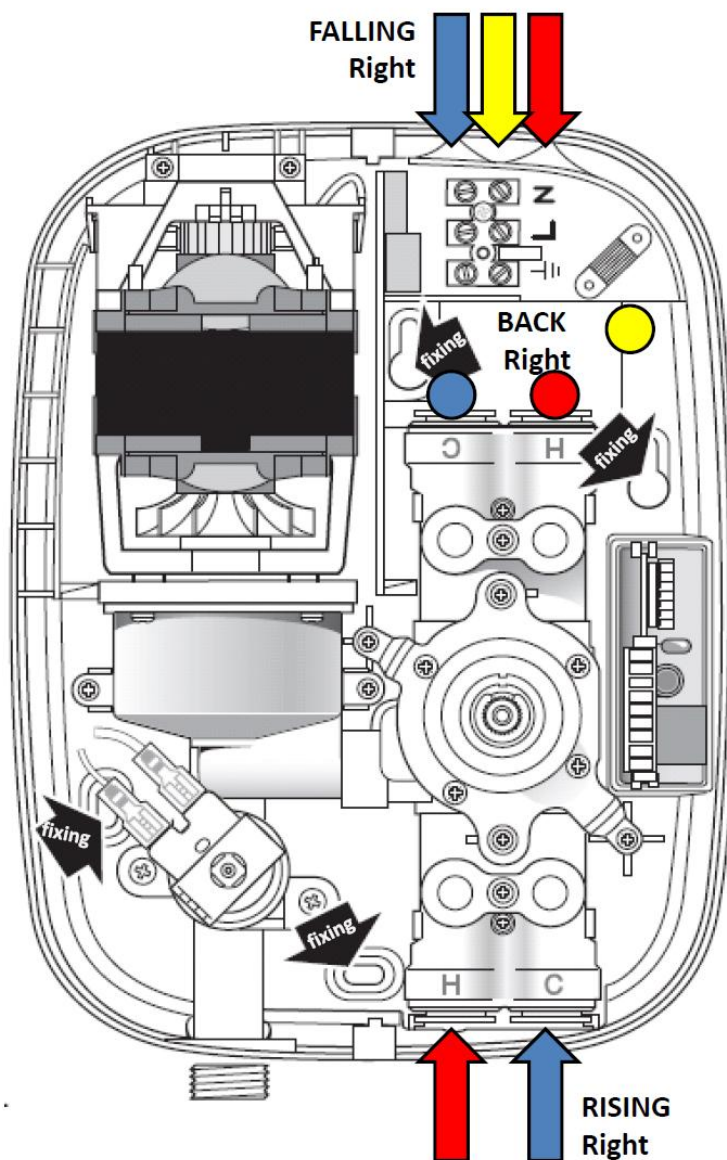

# Thermostatic Power Shower

**WATER HOT & COLD =** Right side: Falling, rising, back  
**ELECTRIC CABLE =** Right side: Falling, rising, back

Shower Dimensions:

**Height: 268 Width: 206 Depth: 140**