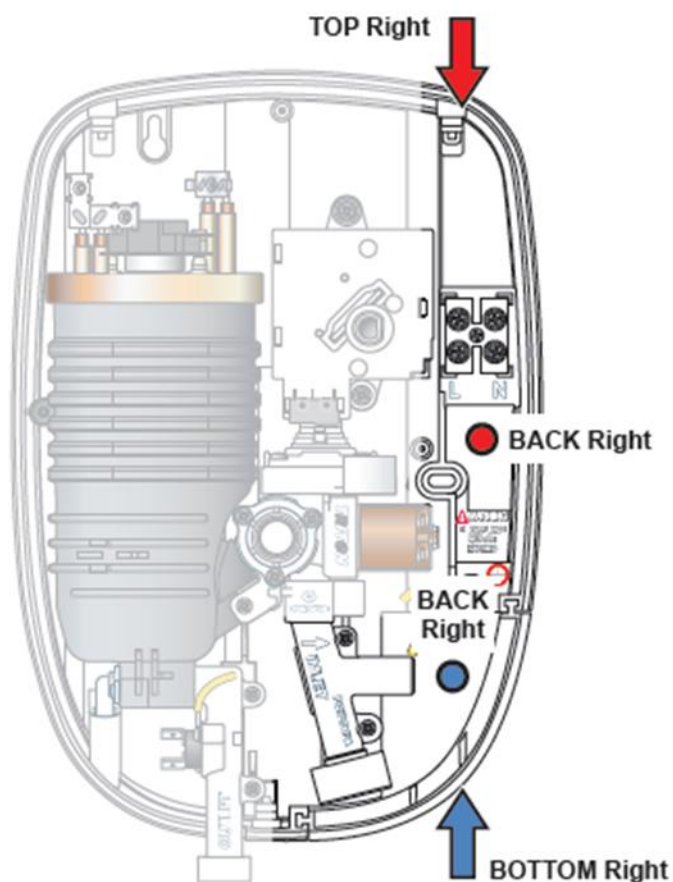

Aquatronic 3 Ultra Entry Points

WATER = Left side: None.
Right side: **Bottom, Back.**

CABLE = Left side: None.
Right side: **Top, Back.**

Shower Dimensions:

Height: 309 Width: 212 Depth: 95

TRITON